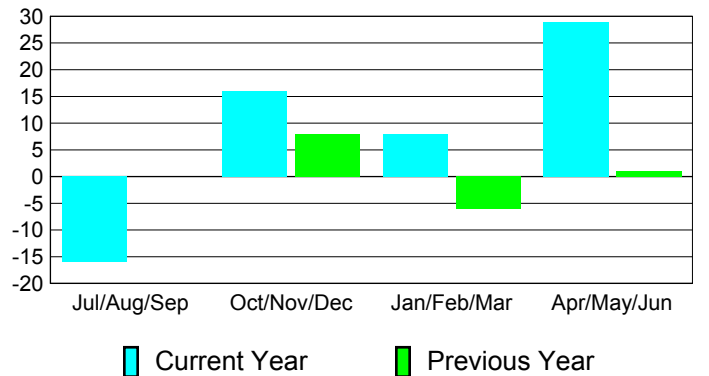

Membership Results 2010-2011

Membership 2009-2010

Month	Net Memb Goal	Actual New Memb	Actual Dropped Memb	Gain/Loss of Memb	Gain/Loss of Memb
Jul/Aug/Sep	22	38	-54	-16	0
Oct/Nov/Dec	4	40	-24	16	8
Jan/Feb/Mar	8	23	-15	8	-6
Apr/May/Jun	32	61	-32	29	1
Totals	66	162	-125	37	3

Membership Results 2010-2011

Goal, New, Dropped, Gain/Loss

Comparison of Membership Gain/Loss

Current Year Compared to the Previous Year

Gender Comparison 2010-2011

Jul/Aug/Sep

Oct/Nov/Dec

Jan/Feb/Mar