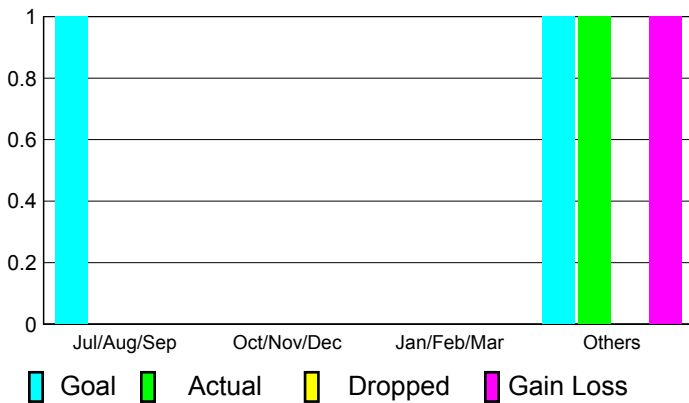

2010-2011 GMT Reports for District (or Undistricted) **District T 1**

GMT: Mr. Pedro Mario Marrello

Location: CHILE

GMT CA: 3

CLUBS

Club Results 2010-2011

Clubs 2009-2010

Month	New Club Goal	Actual New Clubs	Actual Dropped Clubs	Gain/Loss of Clubs	Gain/Loss of Clubs
Jul/Aug/Sep	1	0	0	0	0
Oct/Nov/Dec	0	0	0	0	0
Jan/Feb/Mar	0	0	0	0	0
Apr/May/Jun	1	1	0	1	0
Totals	2	1	0	1	0

Club Results 2010-2011

Goal, New, Dropped, Gain/Loss

Comparison of Club Gain/Loss

Current Year Compared to the Previous Year

YTD Status Quo Clubs 2010-2011

Status Quo Clubs Compared to Status Quo Members

MEMBERSHIP