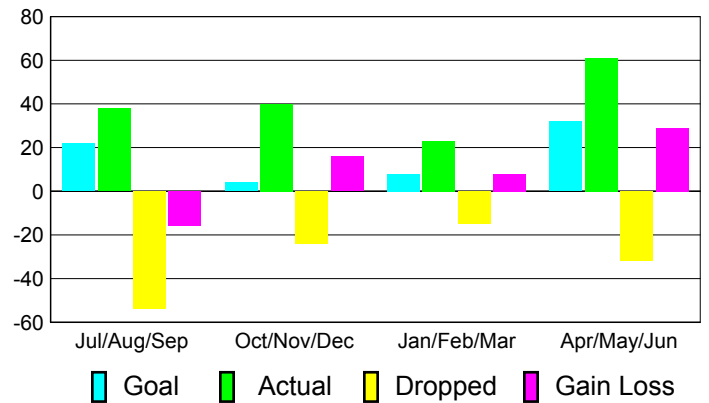

Membership Results 2010-2011

Goal, New, Dropped, Gain/Loss

Comparison of Membership Gain/Loss

Current Year Compared to the Previous Year